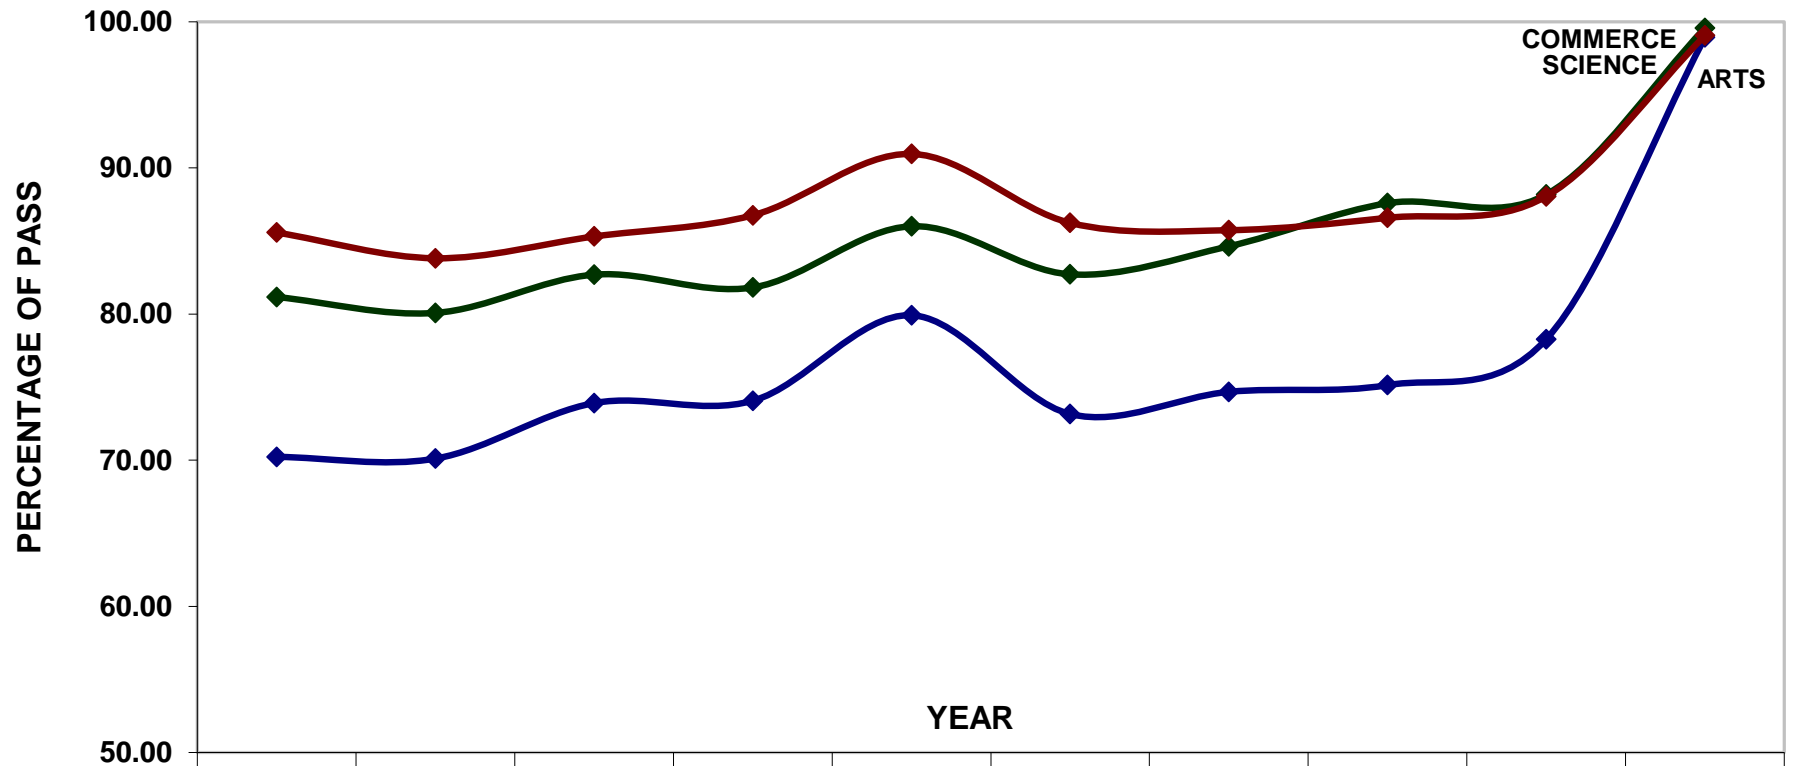

ASSAM HIGHER SECONDARY EDUCATION COUNCIL YEARWISE COMBINED PASS PERCENTAGE ANALYSIS

	2012	2013	2014	2015	2016	2017	2018	2019	2020	2021
ARTS	70.23	70.11	73.91	74.07	79.92	73.16	74.68	75.14	78.28	98.93
COMMERCE	81.17	80.08	82.70	81.82	86.01	82.72	84.64	87.59	88.18	99.57
SCIENCE	85.58	83.82	85.31	86.76	90.96	86.24	85.74	86.59	88.06	99.06